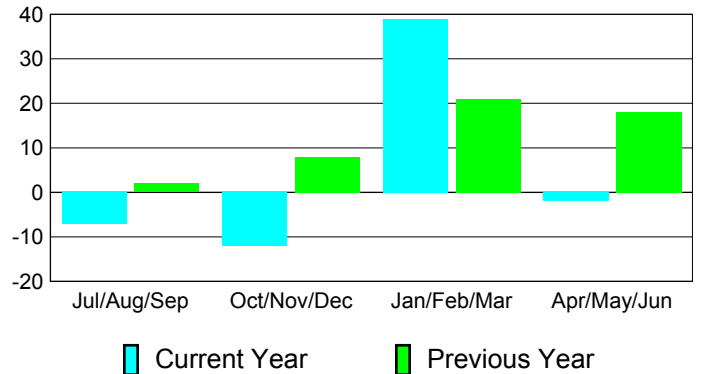

Gender Comparison 2010-2011

Jul/Aug/Sep

Oct/Nov/Dec

Jan/Feb/Mar

Apr/May/Jun

Male

Female