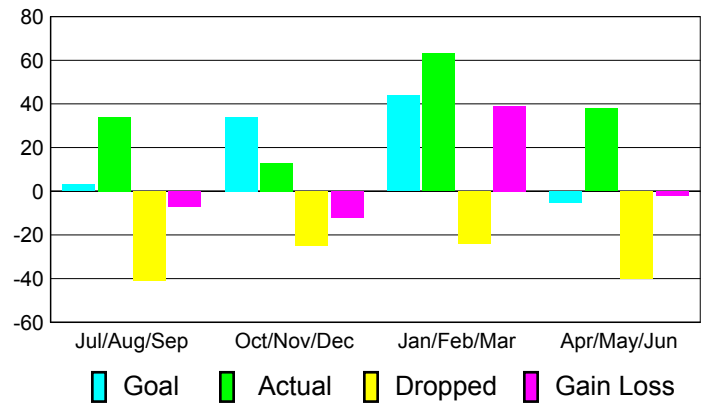

### YTD Status Quo Clubs 2010-2011

Status Quo Clubs Compared to Status Quo Members

## MEMBERSHIP

**Membership Results  
2010-2011**

**Membership  
2009-2010**

Month	Net Memb Goal	Actual New Memb	Actual Dropped Memb	Gain/Loss of Memb	Gain/Loss of Memb
Jul/Aug/Sep	3	34	-41	-7	2
Oct/Nov/Dec	34	13	-25	-12	8
Jan/Feb/Mar	44	63	-24	39	21
Apr/May/Jun	-5	38	-40	-2	18
<b>Totals</b>	<b>76</b>	<b>148</b>	<b>-130</b>	<b>18</b>	<b>49</b>

### Membership Results 2010-2011

Goal, New, Dropped, Gain/Loss

### Comparison of Membership Gain/Loss

Current Year Compared to the Previous Year