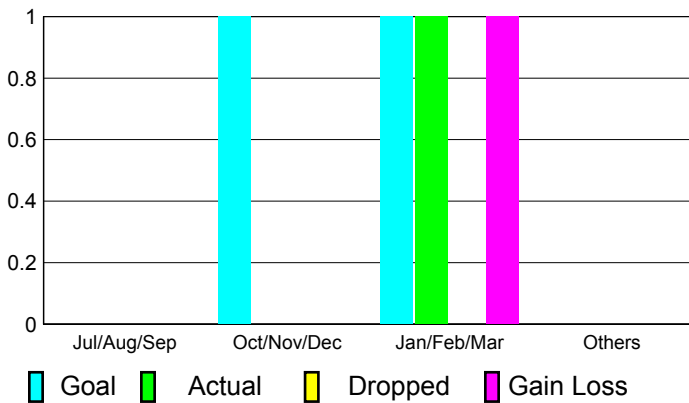

## CLUBS

**Club Results  
2010-2011**

**Clubs  
2009-2010**

Month	New Club Goal	Actual New Clubs	Actual Dropped Clubs	Gain/Loss of Clubs	Gain/Loss of Clubs
Jul/Aug/Sep	0	0	0	0	0
Oct/Nov/Dec	1	0	0	0	0
Jan/Feb/Mar	1	1	0	1	1
Apr/May/Jun	0	0	0	0	0
<b>Totals</b>	<b>2</b>	<b>1</b>	<b>0</b>	<b>1</b>	<b>1</b>

### Club Results 2010-2011

Goal, New, Dropped, Gain/Loss